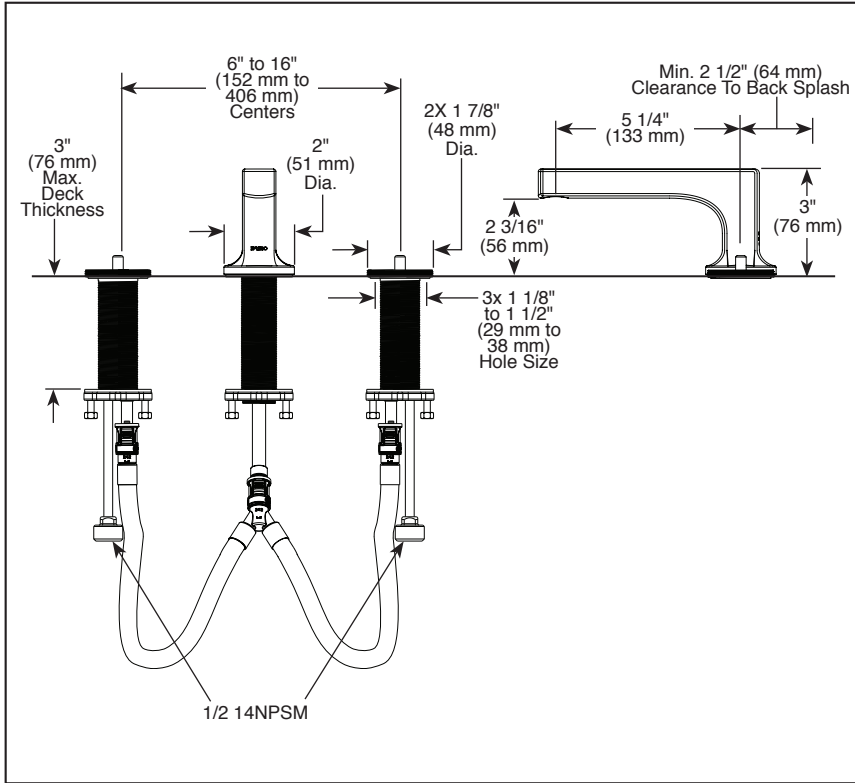

BRIZO®

BATHROOM FAUCET

- Kintsu™ Collection
- Two Handle Widespread Deck Mount

Submitted Model No.: _____

Specific Features: _____

STANDARD SPECIFICATIONS:

- Max flow rate 1.5 gpm @ 60 psi, 5.7 L/min @ 414 kPa
- Max flow rate (ECO model only) 1.2 gpm @ 60 psi, 4.5 L/min @ 414 kPa
- Three hole mount
- Control mechanism is a rotating cylinder ceramic cartridge with 90° rotation
- 1/2-14 NPSM threaded inlets
- Solid brass fabricated end valve and spout bodies
- Spout features laminar water flow
- Handles sold separately